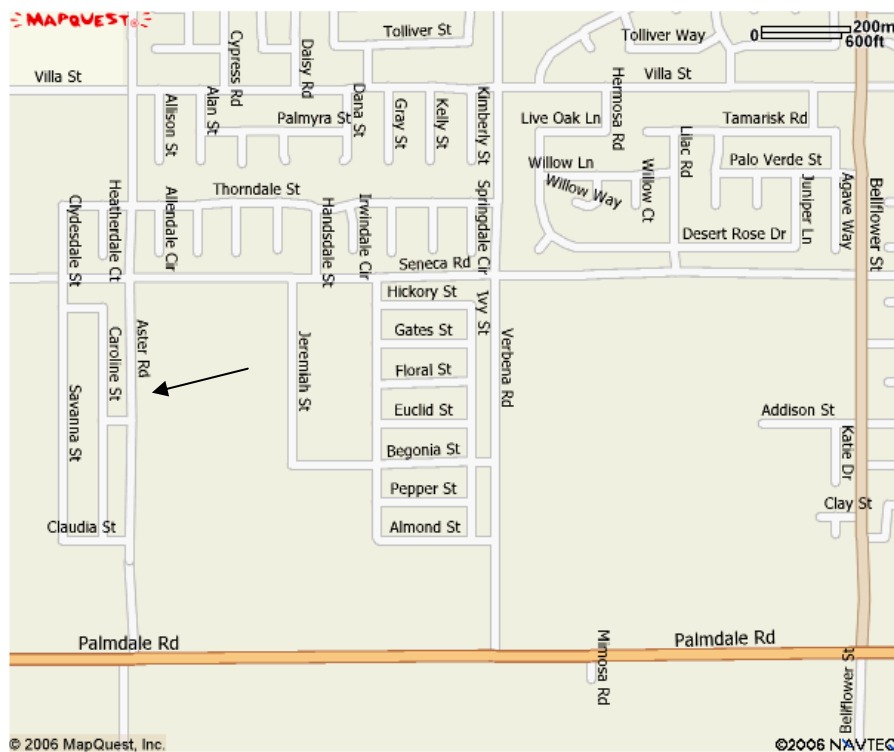

Lewis Center for Educational Research Academy for Academic Excellence

Mojave River Campus / Visual and Performing Arts Department
17500 Mana Rd.
Apple Valley, CA 92307
www.lewiscenter.org
760-242-3514 ext 222

Saturday, December 12 / Adelanto Christmas Parade.

Meeting Time: **8:40 am Sharp.** (Roads will close at 8:45)
Meeting Place: Astor, south of Seneca (North of Palmdale)
Parade Starts: **10:00 am**
Pickup at: **10:40 am** / Desert Trails School on Bellflower at Seneca.
Uniform: Marching Uniforms.
Marches: Deckin it (for competition)